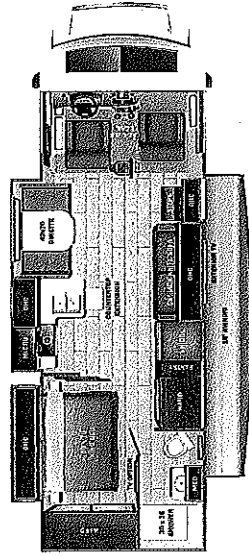

ENTEGRA
COACH

Odyssey

Serial #: 1JSLECBN3P1EU8106
Model: 27U ODYSSEY MHC
VIN#: 1FDXE4FN1PDD29847
Model Year: 2023 Dealer Name: RV ONE SARASOTA
6914 S TAMAMI TRAIL
Sarasota, FL 34231
USA

Manufacturer's Suggested Retail Price $162,204.00

TOTAL AMOUNT DOES NOT INCLUDE SALES AND LOCAL VEHICLE LICENSE FEES. THE PRICE IS ON A NON-NEGOTIABLE BASIS. REPRESENTATIVE OF THE ACTUAL SEEING RISE OF SIMILAR RECREATIONAL VEHICLES IN YOUR AREA.

UAW

Standard Equipment

Optional Equipment

THE FOLLOWING ITEMS ARE STANDARD ON THIS MODEL AT NO EXTRA CHARGE. OPTIONAL EQUIPMENT INSTALLED ON THIS VEHICLE BY MANUFACTURER.