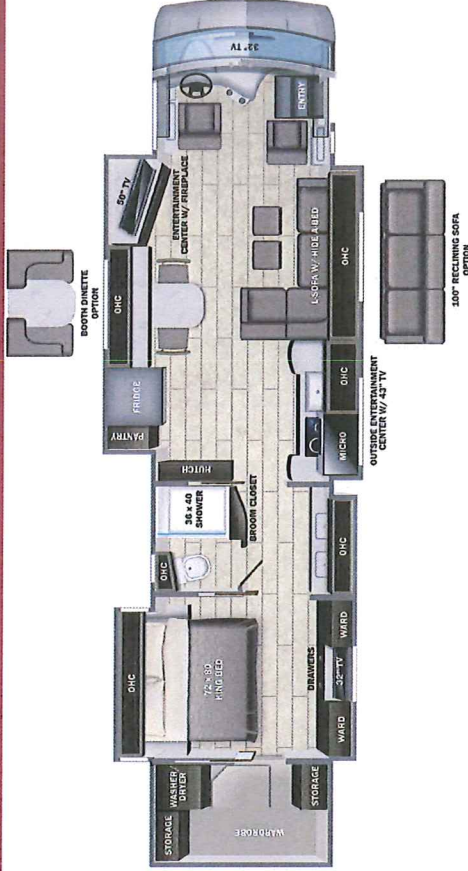

ENTEGRA
COACH®

Anthem

Serial #: 1J5MEACV2N14Z8061
Model: 44Z ANTHEM MHA
VIN#: 4VZAU1D97NC090940
Model Year: 2022 Dealer Name: ALBANY RV
48 RENNELAER AVE
LATHAM, NY 12110
USA

Manufacturer's Suggested Retail Price $629,146.00

TOTAL AMOUNT DOES NOT INCLUDE STATE AND LOCAL TAXES OR LICENSE FEES. THE PRICE SHOWN ABOVE MAY OR MAY NOT BE REPRESENTATIVE OF THE ACTUAL SELLING PRICE OF SIMILAR RECREATIONAL VEHICLES IN YOUR AREA.

101-M32282

Standard Equipment

THE FOLLOWING ITEMS ARE STANDARD ON THIS MODEL
AT NO EXTRA CHARGE

- Sparan® K2 raised-rail chassis
- 1,200-lb. ft. torque at 1,400 RPM
- Allison® 3,000 MH 6-speed transmission
- Side-mounted, parallel-airflow radiator
- Suspension - 20,000 lb. rating
- Motor rear axle - 26,000 lb. rating
- Big axle with air-ump - 12,000 lb. rating
- Bikes with shock absorbers front axle & 4-pin rear/hairing
- Equalizer™ hydraulic automatic coach leveling
- Equalizer™ air leveling system with auxiliary air compressor
- Roof: 4" arched aluminum trusses filled with batt insulation and reflective FlexiCell® topped with 3/8" aluminum
- Sidewalls: 2-1/2" exterior walls with Alum-Ton™ welded tubular aluminum studs on 16" centers or less, with bonded FibraCell® insulation then covered with 1/2" exterior FibraCell® insulation then topped with 1/2" interior FibraCell® insulation then topped with X-Brigg™ bracing welded into chassis frame
- Aqua-Hot® heated basement storage
- Onan® 12,500-watt diesel generator, with automatic start, on powered slide-out tray
- (4) 116 ASH battery (RV300 amp hrs. ea.)
- 50-amp power cord on electric powered roof
- Smart automatic transfer switch with surge condensation drain system
- (3) 15,000-BTU A/C units with heat pumps and Aqua-Hot® 4500 hydronic water and heating system with in-floor heat throughout and engine preheat
- Sani-Co® macerator holding tank dump system door manual gate valves, manual backup and metal
- Trulank™ ultrasonic tank monitoring system displayed on Vega touch screen
- Power rear engine door with manual override
- Dual roof-mounted Girard® Vision dual-plitched patio awnings with LED lights
- LED power entrance door awning with LED lights
- Girard® Ultra slide-out awnings
- Frameless, rush-stance tinted, easy-glass windows
- Lift grab handle with doorball and keypad system for keypad entry
- (3) OLED 4K UHD Smart TV with tilt, swivel, and extend adjustment
- JBL radio and speakers with USB port and receptacle
- Heated, remote-control, side-view mirrors with integrated cameras and blind-spot indicators
- Diamond Shield™ front protective film mask
- Standard with USA carpet
- Winegard® Rayzor Automatic powered TV antenna
- Winegard® WiFi extender with 4G LTE
- Winegard® power center with 5 LED Freely® tank monitoring panel
- Power slide-out basement storage tray
- 2.2-cu. ft. exterior Domestic® refrigerator/freezer on slide-out tray

- Base price 621,105.00
- Metro n/c
- 4,493.00
- n/c
- n/c
- 30.00
- n/c
- n/c
- n/c
- n/c
- n/c
- n/c
- 2,775.00
- n/c
- 743.00

629,146.00

UNIT TOTAL

DEALER INSTALLED OPTIONS

DIMENSIONS

- Exterior height: .....152.00"
- Exterior width: .....101.00"
- Fresh water tank (gals.): 100.00
- Gray water tank (gals.): 62.00
- Black water/toilet tank (gals.): 41.00
- Propane (lbs.): 0
- Propane (gals.): 0
- Water heater (gals.): 0.00

TIRES