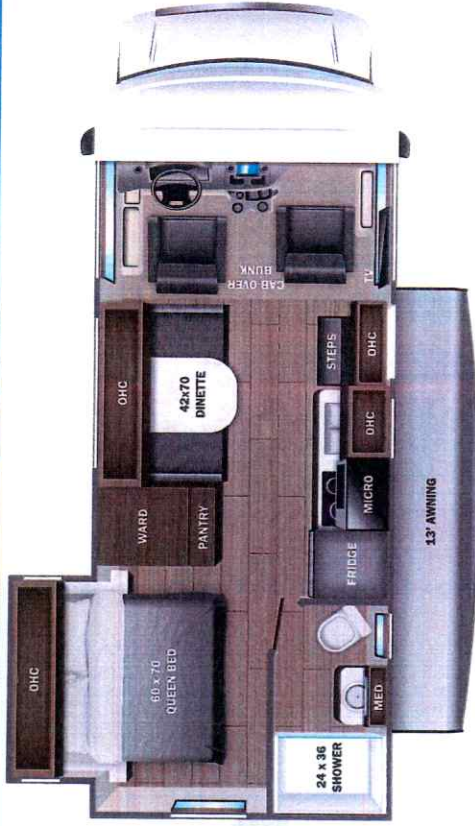

Serial #: 1U1JCBLP1GJ4102
 Model: 22C REDHAWK SE MHC
 VIN#: 1GB3GSC76N1280901
 Model Year: 2023 Dealer Name: ORLANDO RV

485 S.R. 436
 CASSELBERRY, FL 32707
 USA

Standard Equipment

Optional Equipment

THE FOLLOWING ITEMS ARE STANDARD ON THIS MODEL AT NO EXTRA CHARGE

OPTIONAL EQUIPMENT INSTALLED ON THIS VEHICLE BY MANUFACTURER

Standard Equipment	Optional Equipment	Price
STANDARD EXTERIOR EQUIPMENT Chassis 4550 chassis GVWR: 14,200 lb. GVWR: 20,000 lb. Hydraulic 6 speed automatic transmission with overdrive 120 amp alternator 200 gal. tank with 500 lb. tongue capacity and 57 gal. fuel tank E-rated highway tires- LT225/75R16 Power windows, battery Power locks Remote-controlled, side-view mirrors Stronghold™ roof, floor and sidewalls 200 lb. swim insulation (R-24 max roof, R-8 max sidewalls) TPO laminated roof Aluminum running boards Fiberglass exterior walls with vinyl graphics LED interior lighting Entrance door with industry's largest travel-view window Electric-powered entrance step with integrated LED lighting 12V house battery 12.2 gal. propane tank (41 lb.) LP quick-connect hookup LP quick-connect hose Winterization drain system Outside shower 12V demand water pump 30 amp electrical service Transfer switch with reverse polarity protection Solar prep Interior light Floor ledge 4 in. bumper tube sewer hose storage	Base price Ashville USA Standards Customer Value Package No Solar Panel Standard House Battery	109,808.00 n/c n/c 6,000.00 n/c n/c

UNIT TOTAL **115,808.00**

DEALER INSTALLED OPTIONS

DIMENSIONS

Exterior height:.....138.00* Fresh water tank (gals.):...43.50
 Exterior width:.....100.00* Gray water tank (gals.):...40.00

CAPACITIES

Black water/toilet tank (gals.):.....31.00
 Propane (lbs.):.....41
 Propane (gals.):.....9
 Water heater (gals.):.....6.00